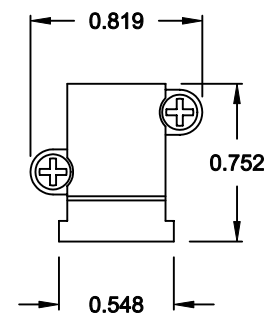

CABLE CLAMPS ORDERED SEPARATELY

P/N 955-09-SR-4-7
CABLE RANGE = 0.157 - 0.276

P/N 955-15-SR-7-10
CABLE RANGE = 0.276 - 0.394

P/N 955-25-SR-9-12
CABLE RANGE = 0.354 - 0.472

P/N 955-37-SR-11-14
CABLE RANGE = 0.433 - 0.551