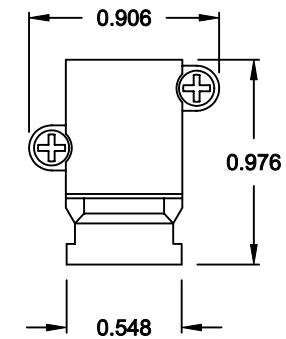

CABLE CLAMPS ORDERED SEPARATELY

P/N 955-09-SR-4-7
CABLE RANGE = 0.157 - 0.276

P/N 955-15-SR-7-10
CABLE RANGE = 0.276 - 0.394

P/N 955-25-SR-9-12
CABLE RANGE = 0.354 - 0.472

P/N 955-37-SR-11-14
CABLE RANGE = 0.433 - 0.551