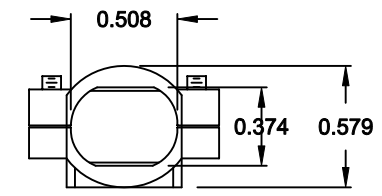

CABLE CLAMPS ORDERED SEPARATELY

P/N 955-09-SR-4-7
CABLE RANGE = 0.157 - 0.276

P/N 955-15-SR-7-10
CABLE RANGE = 0.276 - 0.394

P/N 955-25-SR-9-12
CABLE RANGE = 0.354 - 0.472

P/N 955-37-SR-11-14
CABLE RANGE = 0.433 - 0.551