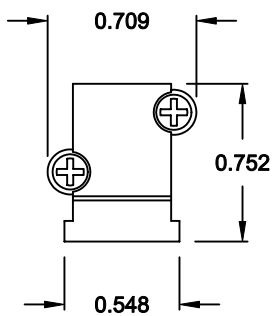

CABLE CLAMPS ORDERED SEPARATELY

P/N 955-09-SR-4-7
CABLE RANGE = 0.157 - 0.276

P/N 955-15-SR-7-10
CABLE RANGE = 0.276 - 0.394

P/N 955-25-SR-9-12
CABLE RANGE = 0.354 - 0.472

P/N 955-37-SR-11-14
CABLE RANGE = 0.433 - 0.551