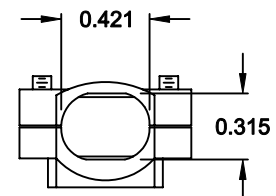

CABLE CLAMPS ORDERED SEPARATELY

P/N 955-09-SR-4-7
CABLE RANGE = 0.157 - 0.276

P/N 955-15-SR-7-10
CABLE RANGE = 0.276 - 0.394

P/N 955-25-SR-9-12
CABLE RANGE = 0.354 - 0.472

P/N 955-37-SR-11-14
CABLE RANGE = 0.433 - 0.551

DRAWN: C. SMITH		DATE: 04-10-07	
CHECKED:		DATE:	

NorComp

SCALE: 1 : 1	SHEET 1	OF 1	REV 0
DWG NO. 955-YY-SR-Y-Y			

RoHS COMPLIANT