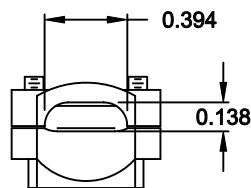

CABLE CLAMPS ORDERED SEPARATELY

P/N 955-09-SR-4-7
CABLE RANGE = 0.157 - 0.276

P/N 955-15-SR-7-10
CABLE RANGE = 0.276 - 0.394

P/N 955-25-SR-9-12
CABLE RANGE = 0.354 - 0.472

P/N 955-37-SR-11-14
CABLE RANGE = 0.433 - 0.551

DRAWN: C. SMITH		DATE: 04-10-07	
CHECKED:		DATE:	

NorComp

SCALE: 1 : 1	SHEET 1	OF 1	REV 0
DWG NO. 955-YY-SR-Y-Y			

RoHS COMPLIANT