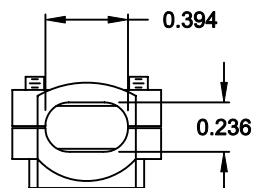

CABLE CLAMPS ORDERED SEPARATELY

P/N 955-09-SR-4-7
CABLE RANGE = 0.157 - 0.276

P/N 955-15-SR-7-10
CABLE RANGE = 0.276 - 0.394

P/N 955-25-SR-9-12
CABLE RANGE = 0.354 - 0.472

P/N 955-37-SR-11-14
CABLE RANGE = 0.433 - 0.551

DRAWN: C. SMITH		DATE: 04-10-07	
CHECKED:		DATE:	

NorComp

SCALE: 1 : 1	SHEET 1	OF 1	REV 0
DWG NO. 955-YY-SR-Y-Y			

RoHS COMPLIANT