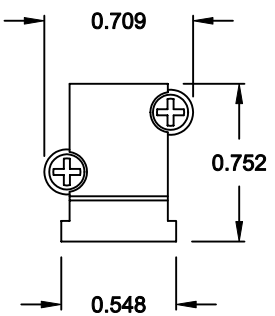

CABLE CLAMPS ORDERED SEPARATELY

P/N 955-09-SR-4-7
CABLE RANGE = 0.157 - 0.276

P/N 955-15-SR-7-10
CABLE RANGE = 0.276 - 0.394

P/N 955-25-SR-9-12
CABLE RANGE = 0.354 - 0.472

P/N 955-37-SR-11-14
CABLE RANGE = 0.433 - 0.551