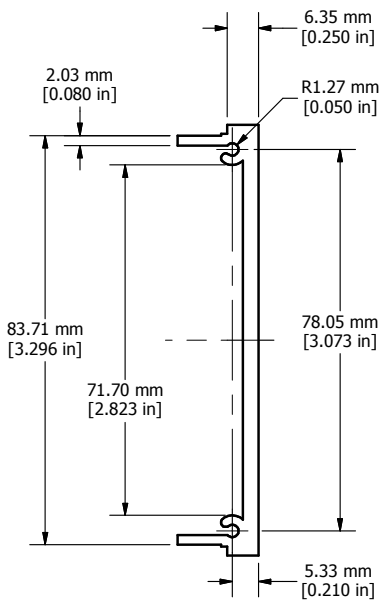

TOP VIEW

INSIDE VIEW

PROFILE VIEW

ISOMETRIC VIEW

RM2U08BKFP
Material - Extruded 6063 Aluminum
Finish - Black Textured Powder Paint

**HAMMOND
MANUFACTURING™**
RM2U08BKFP
www.hammondmfg.com