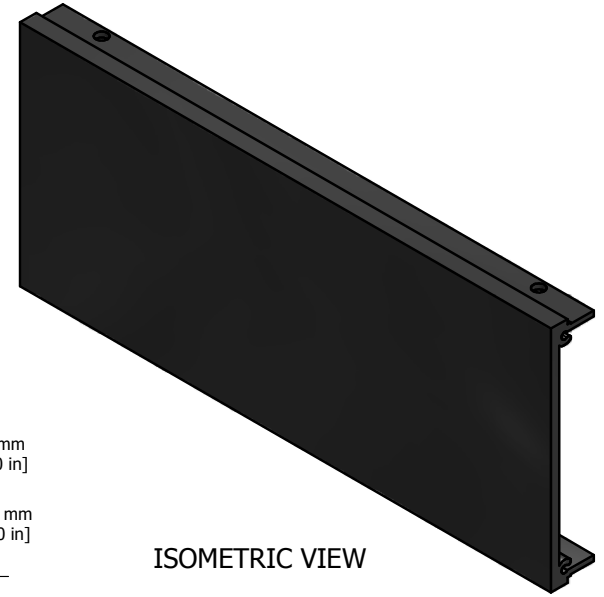

TOP VIEW

INSIDE VIEW

PROFILE VIEW

ISOMETRIC VIEW

RM2U08BKFP
Material - Extruded 6063 Aluminum
Finish - Black Textured Powder Paint

**HAMMOND
MANUFACTURING™**
RM2U08BKFP
www.hammondmfg.com