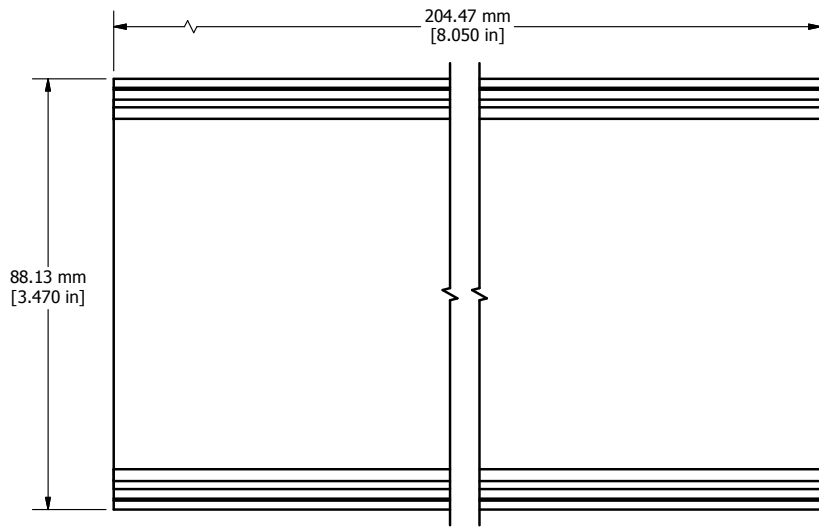

TOP VIEW

INSIDE VIEW

PROFILE VIEW

ISOMETRIC VIEW

RM2U08BKFP
Material - Extruded 6063 Aluminum
Finish - Black Textured Powder Paint

**HAMMOND
MANUFACTURING™**
RM2U08BKFP
www.hammondmfg.com